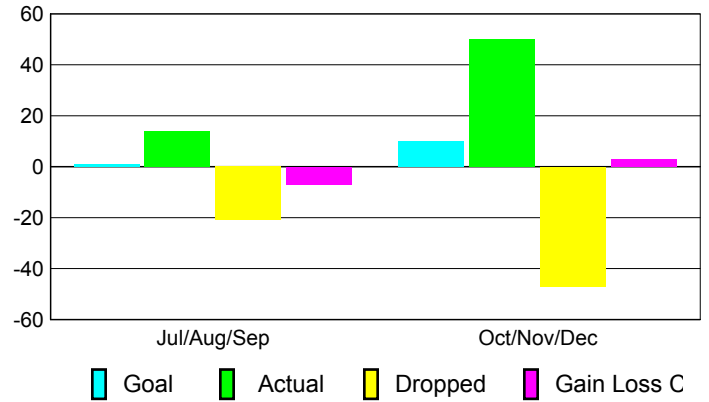

Membership Results 2010-2011

Goal, New, Dropped, Gain/Loss

Comparison of Membership Gain/Loss

Current Year Compared to the Previous Year