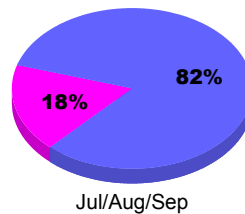

Membership Results
2010-2011

Membership
2009-2010

Month	Net Memb Goal	Actual New Memb	Actual Dropped Memb	Gain/Loss of Memb	Gain/Loss of Memb
Jul/Aug/Sep	1	14	-21	-7	-29
Oct/Nov/Dec	10	50	-47	3	-20
Totals	11	64	-68	-4	-49

Membership Results 2010-2011

Goal, New, Dropped, Gain/Loss

Comparison of Membership Gain/Loss

Current Year Compared to the Previous Year

Gender Comparison 2010-2011

Jul/Aug/Sep

Oct/Nov/Dec

Male