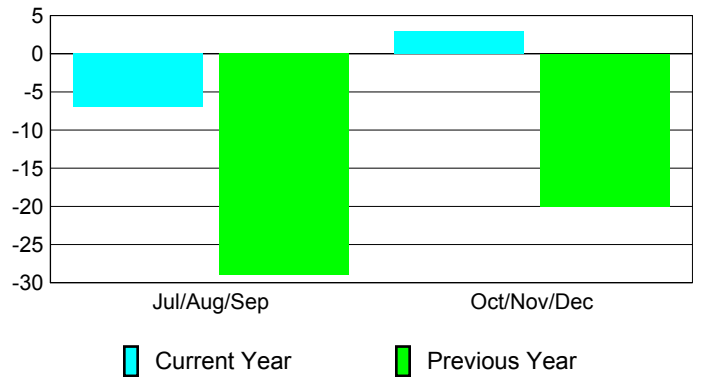

Membership Results
2010-2011

Membership
2009-2010

Month	Net Memb Goal	Actual New Memb	Actual Dropped Memb	Gain/Loss of Memb	Gain/Loss of Memb
Jul/Aug/Sep	1	14	-21	-7	-29
Oct/Nov/Dec	10	50	-47	3	-20
Totals	11	64	-68	-4	-49

Membership Results 2010-2011

Goal, New, Dropped, Gain/Loss

Comparison of Membership Gain/Loss

Current Year Compared to the Previous Year

Gender Comparison 2010-2011

Jul/Aug/Sep

Oct/Nov/Dec

Male