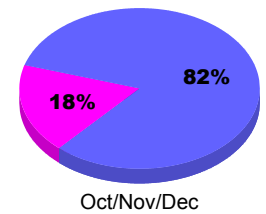

Membership Results
2010-2011

Membership
2009-2010

Month	Net Memb Goal	Actual New Memb	Actual Dropped Memb	Gain/Loss of Memb	Gain/Loss of Memb
Jul/Aug/Sep	1	14	-21	-7	-29
Oct/Nov/Dec	10	50	-47	3	-20
Totals	11	64	-68	-4	-49

Membership Results 2010-2011

Goal, New, Dropped, Gain/Loss

Comparison of Membership Gain/Loss

Current Year Compared to the Previous Year

Gender Comparison 2010-2011

Jul/Aug/Sep

Oct/Nov/Dec

Male